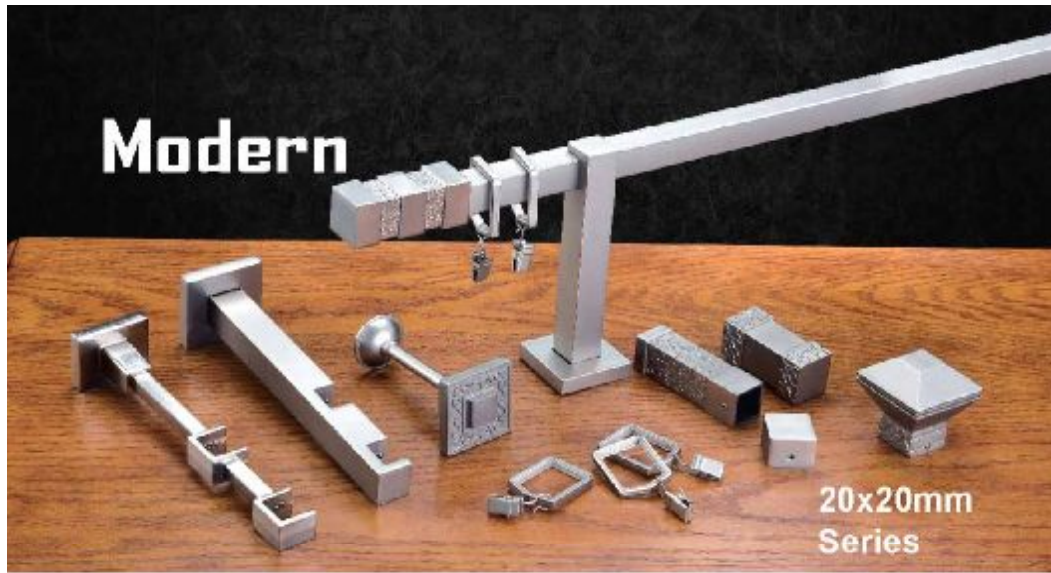

Royal

Ø25

30mmx18mm Series

35mmx14mm Series

36mmx22mm Series

5mm steel
wire set

BT-SW001 BT-SW002 BT-SW003 BT-SW004

Bracket