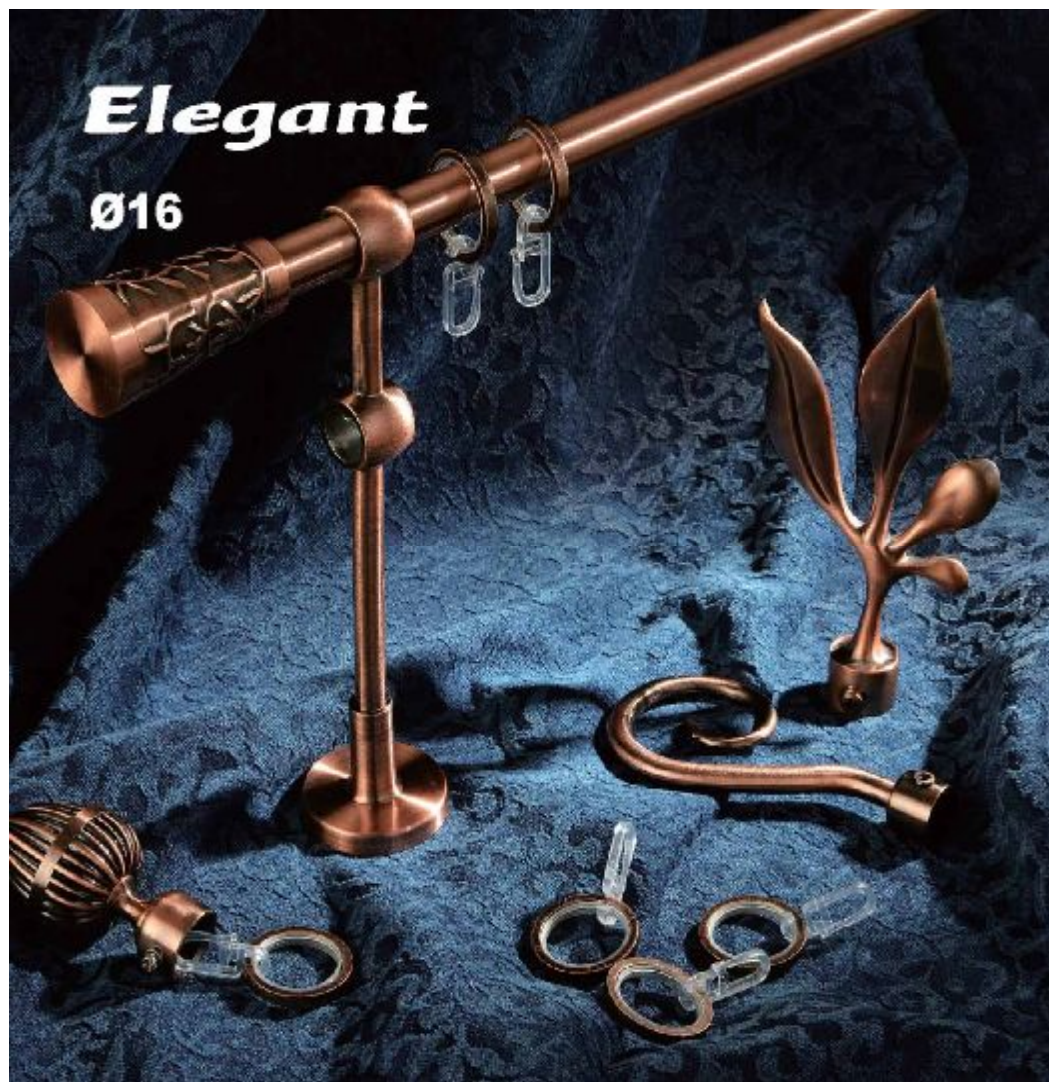

BT-DN027

BT-DN028

BT-DN029

BT-DN030

BT-DN031

Crystal

Elegant

Ø16

Royal

Ø25

30mmx18mm Series

35mmx14mm Series

36mmx22mm Series

5mm steel
wire set

BT-SW001 BT-SW002 BT-SW003 BT-SW004

Bracket